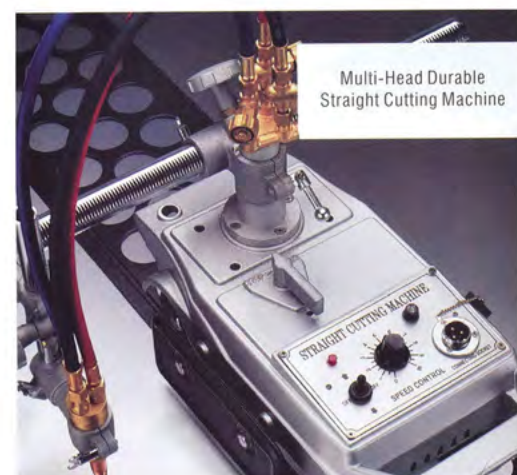

**I-7002**  
 SMOOTH SURFACE SINGLE TUBE  
 QTY: 50m G.W: 12kg  
 CARTON SIZE: 25X25X8cm N.W: 12kg

**J-1001**  
 CUTTING MACHINE

**J-1002**  
 CUTTING MACHINE

**J-1003**  
 CUTTING MACHINE

**J-1004**  
 CUTTING MACHINE