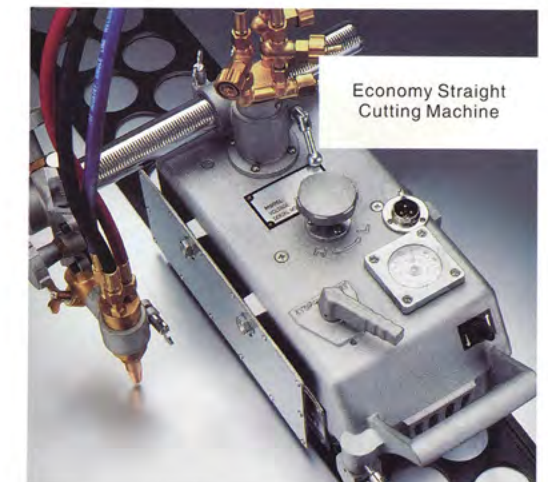

**I-7002**  
 SMOOTH SURFACE SINGLE TUBE  
 QTY: 50m G.W: 12kg  
 CARTON SIZE: 25X25X8cm N.W: 12kg

**J-1001**  
 CUTTING MACHINE

**J-1002**  
 CUTTING MACHINE

**J-1003**  
 CUTTING MACHINE

**J-1004**  
 CUTTING MACHINE