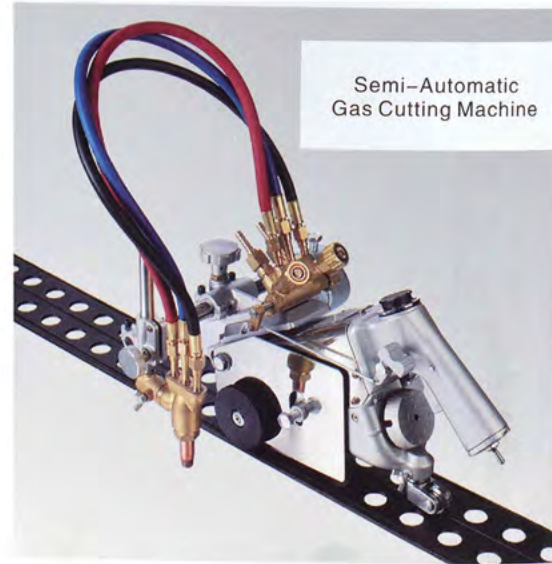

Semi-Automatic Gas Cutting Machine

J-1007
CUTTING MACHINE