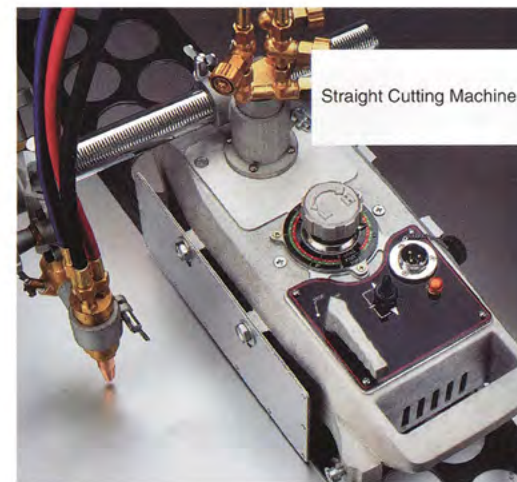

J-1003
CUTTING MACHINE