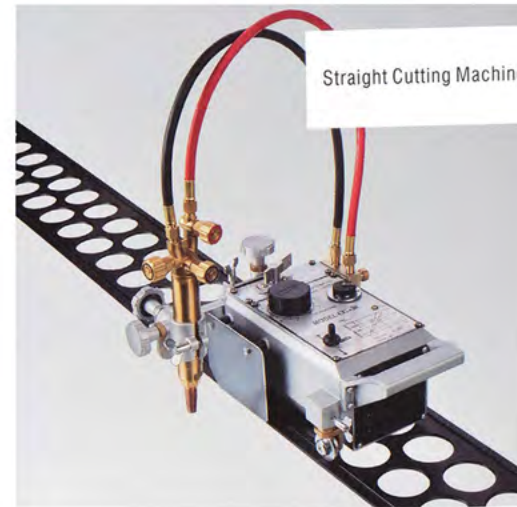

J-1001
CUTTING MACHINE